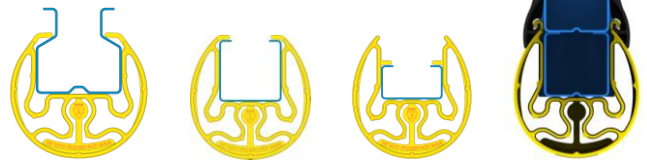

Other Examples