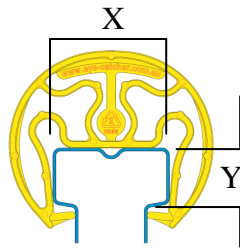

PRODUCT SELECTION CHART

Protect-it™ products are designed to fit a wide range of rack sizes. Please use the X and Y dimensions below as a guide. If the brand or type used in your warehouse is not shown, please contact us for assistance. We advise that you physically check the fit of Protect-it on the columns before purchasing.